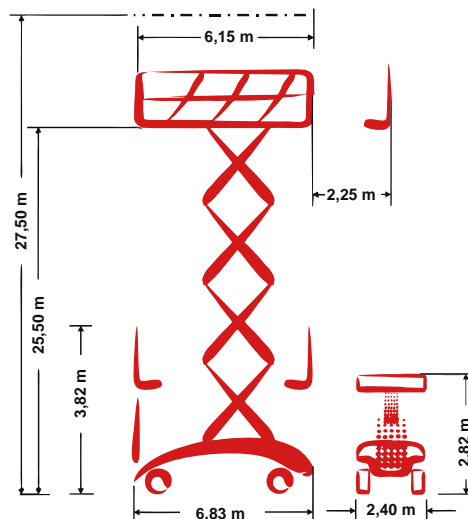

Arbeitsdiagramm

Technische Änderungen / Verbesserungen sind vorbehalten.

Platformers Business

PB Liftechnik GmbH | Gewerbegebiet Gassenäcker | 89429 Oberbechingen

Telefon: +49 (0) 90 77 - 95 00 - 0 | Telefax: +49 (0) 90 77 - 95 00 - 40

E-Mail: info@pblift.de | Website: pblift.de