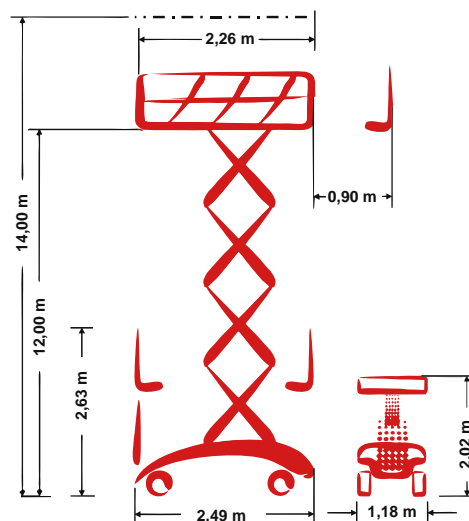

Arbeitsdiagramm

Technische Änderungen / Verbesserungen sind vorbehalten.

Platformers Business

PB Liftechnik GmbH | Gewerbegebiet Gassenäcker | 89429 Oberbechingen

Telefon: +49 (0) 90 77 - 95 00 - 0 | Telefax: +49 (0) 90 77 - 95 00 - 40

E-Mail: info@pblift.de | Website: pblift.de